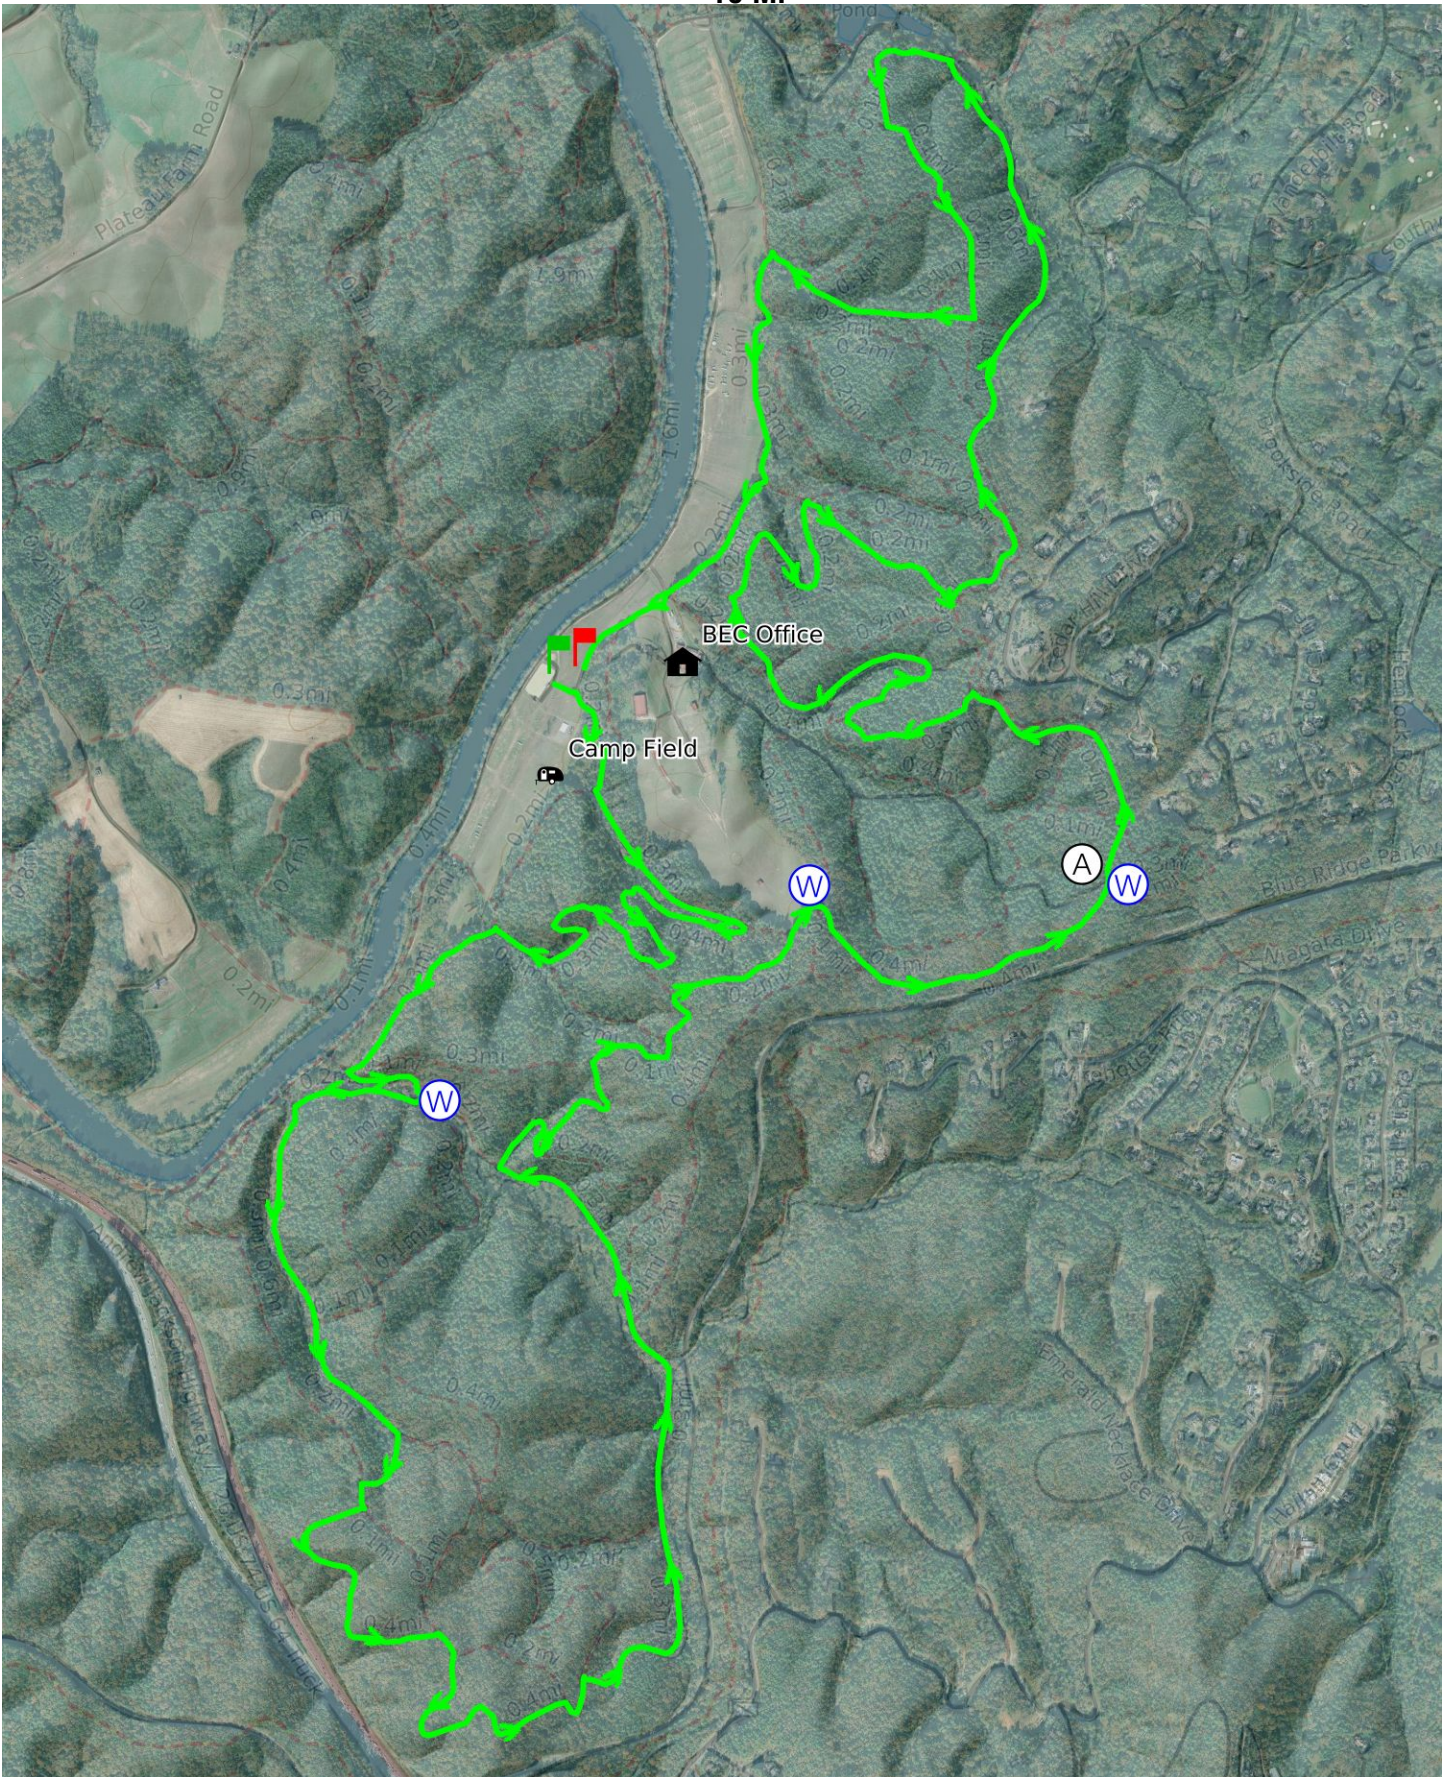

# Lime East 10 Mi

Lime East LD  
WGS84  
UTM Zone 17S  